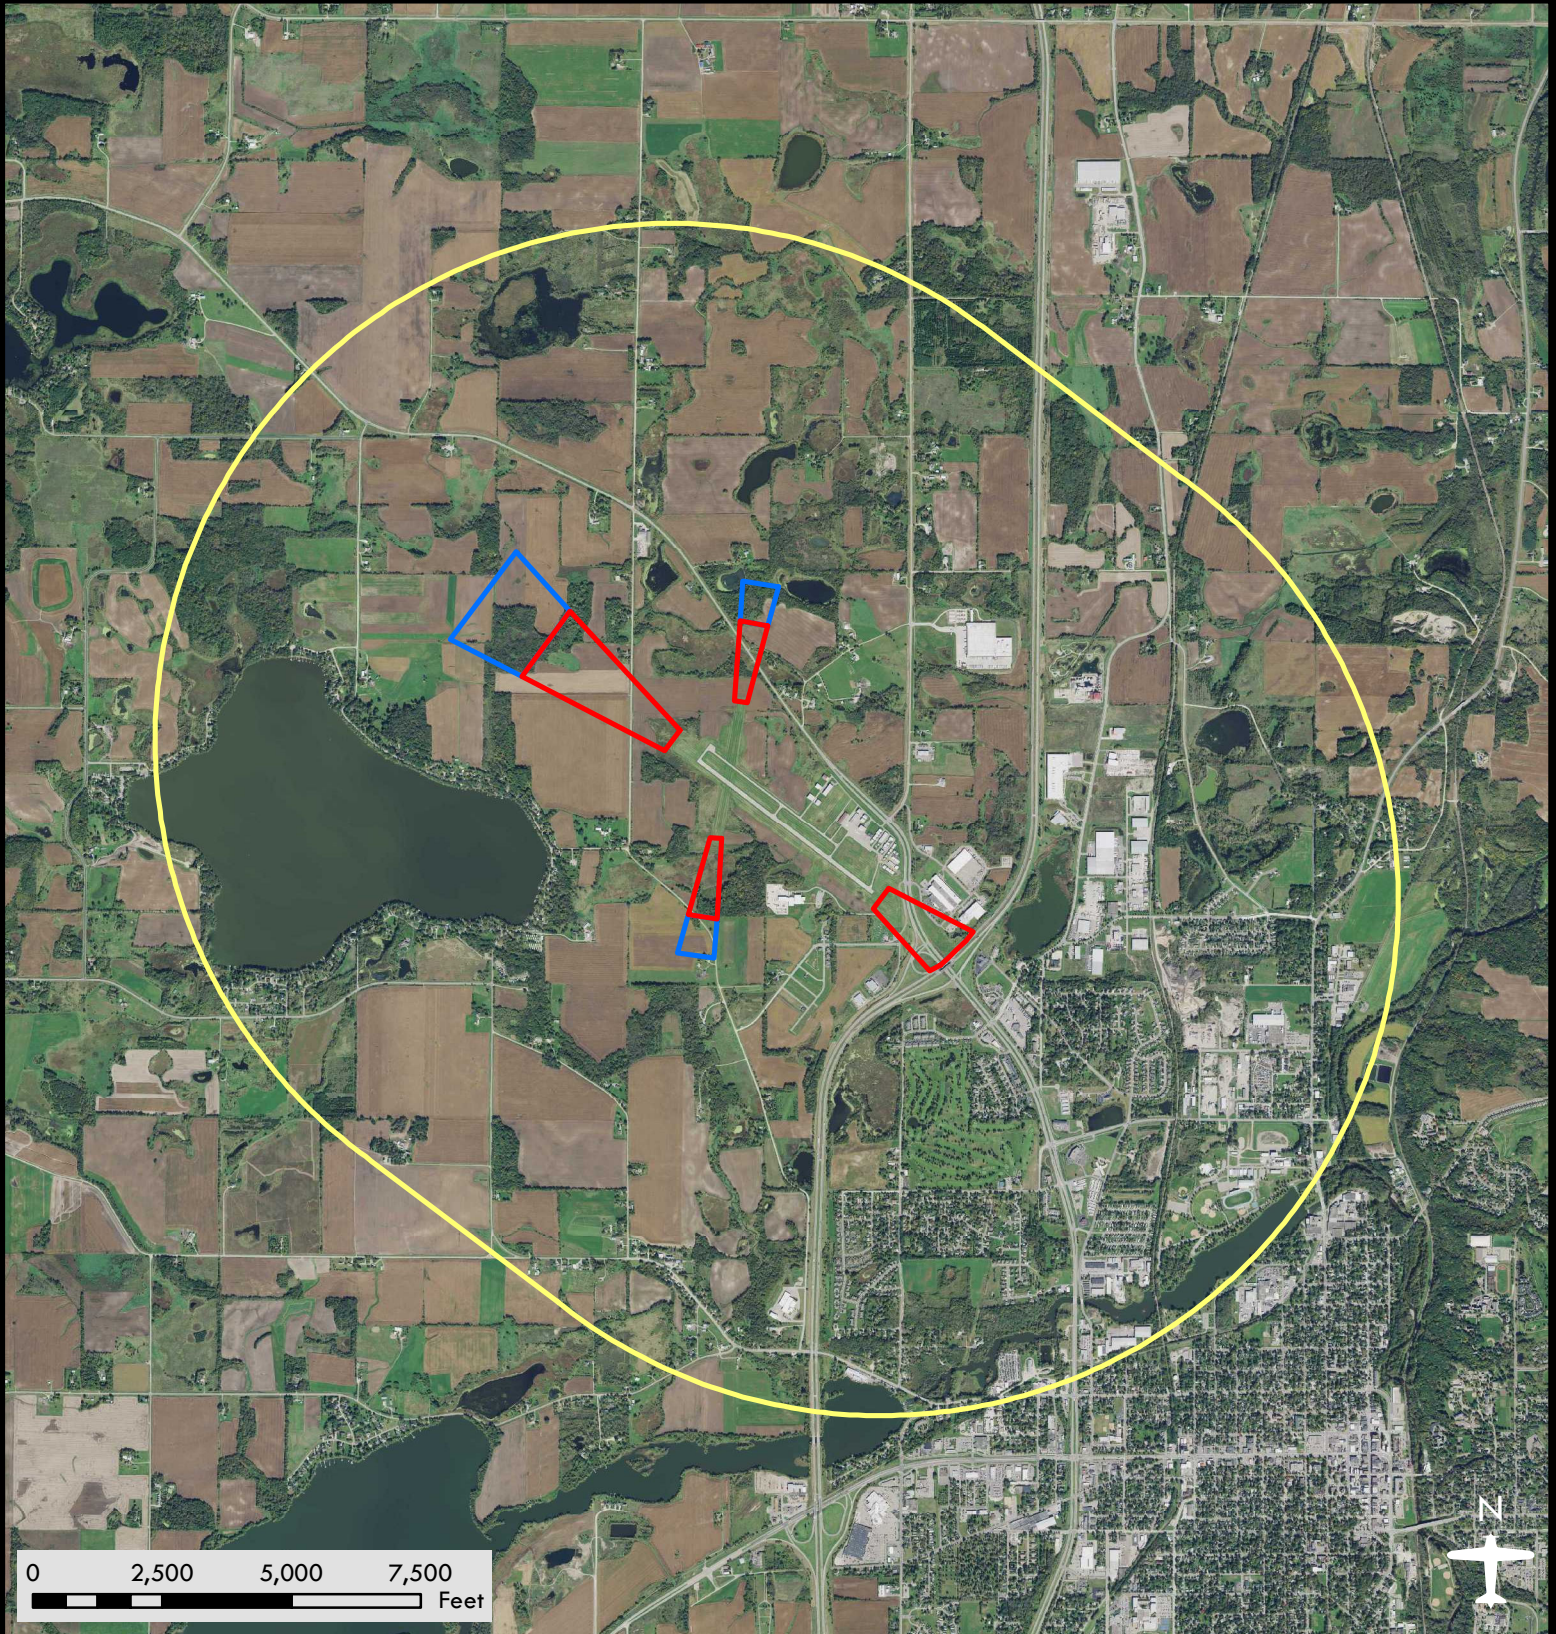

Faribault Municipal Airport

Airport Safety Zones

Date: 08/08/2018

Legend

-  Zone A
-  Zone B
-  Zone C

DISCLAIMER: This is not an official zoning map. To view the official map and ordinance for this airport, please visit the Airport Zoning Information Warehouse at <https://www.dot.state.mn.us/aero/planning/zoning-warehouse.html>. The State of Minnesota makes no representations or warranties expressed or implied, with respect to the reuse of the data provided herewith regardless of its format or the means of its transmission. There is no guarantee or representation to the user as to the accuracy, currency, suitability, or reliability of this data for any purpose. The user accepts the data "as is." The State of Minnesota assumes no responsibility for loss or damage incurred as a result of any user's reliance on this data. All maps and other material provided herein are protected by copyright. Permission is granted to copy and use the materials herein.